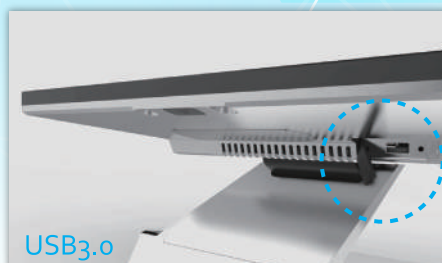

# V Series POS

V6

**SE**NOR

SENIOR TECH CO., LTD.

- Intel 7th/6th Core iProcessor platforms
- Two external accessible M.2 SSD
- Projected capacitive touch panel
- Tool-free replaceable colorful bezel with full flat touch screen

- Variety of POS peripherals
- Fanless and silent
- Various I/O port options
- Full system IP54

V6 series features a brand new concept to present an ultra-narrow bezel screen and a sleek exterior design with colorful bezel frames to represent your elegant style. The V6 is an energy-efficient solution for a compact design with a fanless and high performing system, enabling for a quiet, highly reliable and style operation.

The standard V6 includes two external accessible M.2 SSD, support RAID 0/1/5/10 disk mirroring functionality, ensuring the safety of each data transaction.

The V6 offers support touch LED in a new edge to edge design, featuring a mix & match range of tool-free colored bezel frames; creating a visually pleasing appearance.