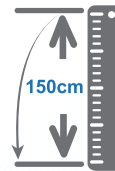

Reliability

Adjustable and ergonomically designed Hand Strap

LEFT HAND

RIGHT HAND

The hand strap is usable for both left and right-handed users and can be vertically or horizontally rotated according to individual preference.