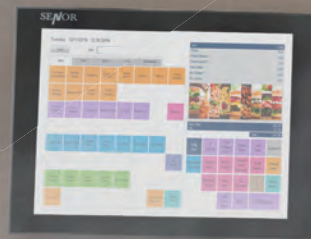

K5

Kitchen Display System

K5 has been tested and certified to be dust-tight and protected against powerful jets of water. A Kitchen Display System (KDS) with an IP66 rating is designed to withstand harsh environmental conditions. It provides real-time information and data to enhance kitchen efficiency.